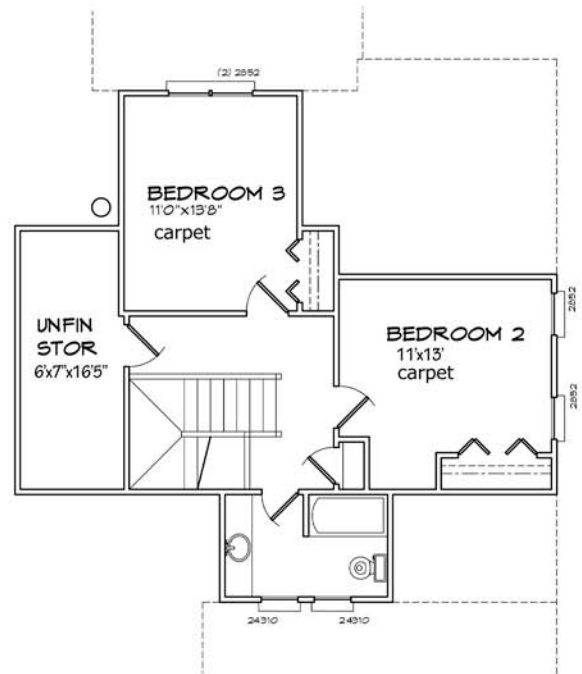

The Oleander

For more information Call
Paula Ferebee (910) 540-8787 or Eva Elmore (910) 262- 3939

Square footage amount is provided as an example only. Prices, house size, floor plans, room sizes and other specifics may vary at Sellers' discretion. Please verify actual specifics before entering into any contract."